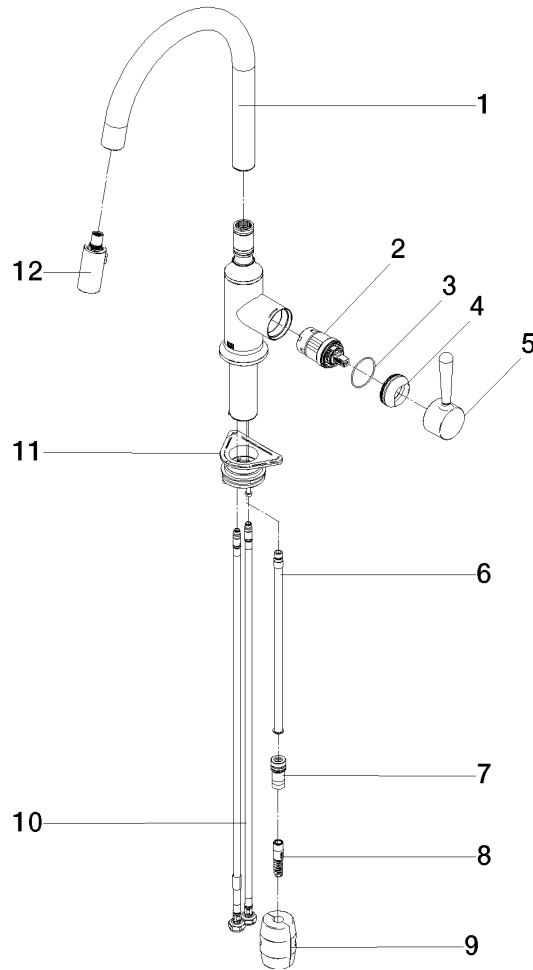

33 870 809

- 240mm projection
- pivotable spout 360°
- Optional swivel limiter available with swivel limiter set 12 823 970 90
- air-enriched flow and spray flow
- 1800 mm metal shower hose
- sprayface with anti-scaling system
- max. flow 8 l/min at 3 bar flow pressure
- lead-free
- This product can help a building meet the requirements of Green Building Rating Systems, e.g. LEED®, BREEAM®, DGNB

Recommended miscellaneous

Swivel limitation set -

12 823 970 90

Recommended miscellaneous

VAIA Dispenser with rosette - Chrome

82 434 809-00

33 870 809

Flow rate chart

Certificates

LGA_28657.

Belgaqua_24-005-
27_3.

33 870 809

Spare parts list

No.	Item Number	Name	Quantity used	Delivery time
1	90 28 22 397 00-00	spout	1	10
2	90 15 05 064 05 90	cartridge	1	2
3	09 14 10 190 90	seal	1	2
4	09 28 30 030-00	cover	1	10
5	90 20 80 052 00-00	handle	1	10
6	04 28 20 067 00 90	pipe	1	2
7	90 24 03 253 00 90	adaptor	1	2
8	04 30 02 120 00-00	hose	1	10
9	04 21 50 010 00 90	accessories	1	2
10	04 30 04 101 00 90	hose	2	2
11	04 30 11 040 00 90	fixing set	1	2
12	90 18 40 317 00-00	shower	1	10