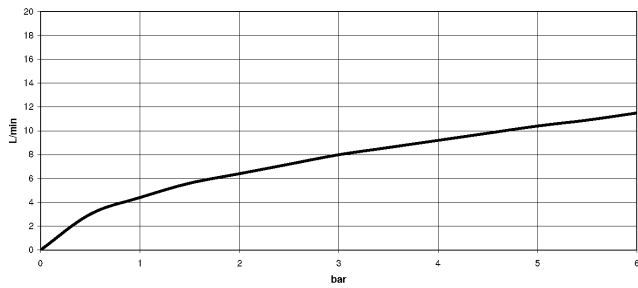

33 870 809

- 240mm projection
- pivotable spout 360°
- Optional swivel limiter available with swivel limiter set 12 823 970 90
- air-enriched flow and spray flow
- 1800 mm metal shower hose
- sprayface with anti-scaling system
- max. flow 8 l/min at 3 bar flow pressure
- lead-free
- This product can help a building meet the requirements of Green Building Rating Systems, e.g. LEED®, BREEAM®, DGNB

Recommended miscellaneous

Swivel limitation set -

12 823 970 90

Recommended miscellaneous

VAIA Dispenser with rosette - Chrome

82 434 809-00

33 870 809

Flow rate chart